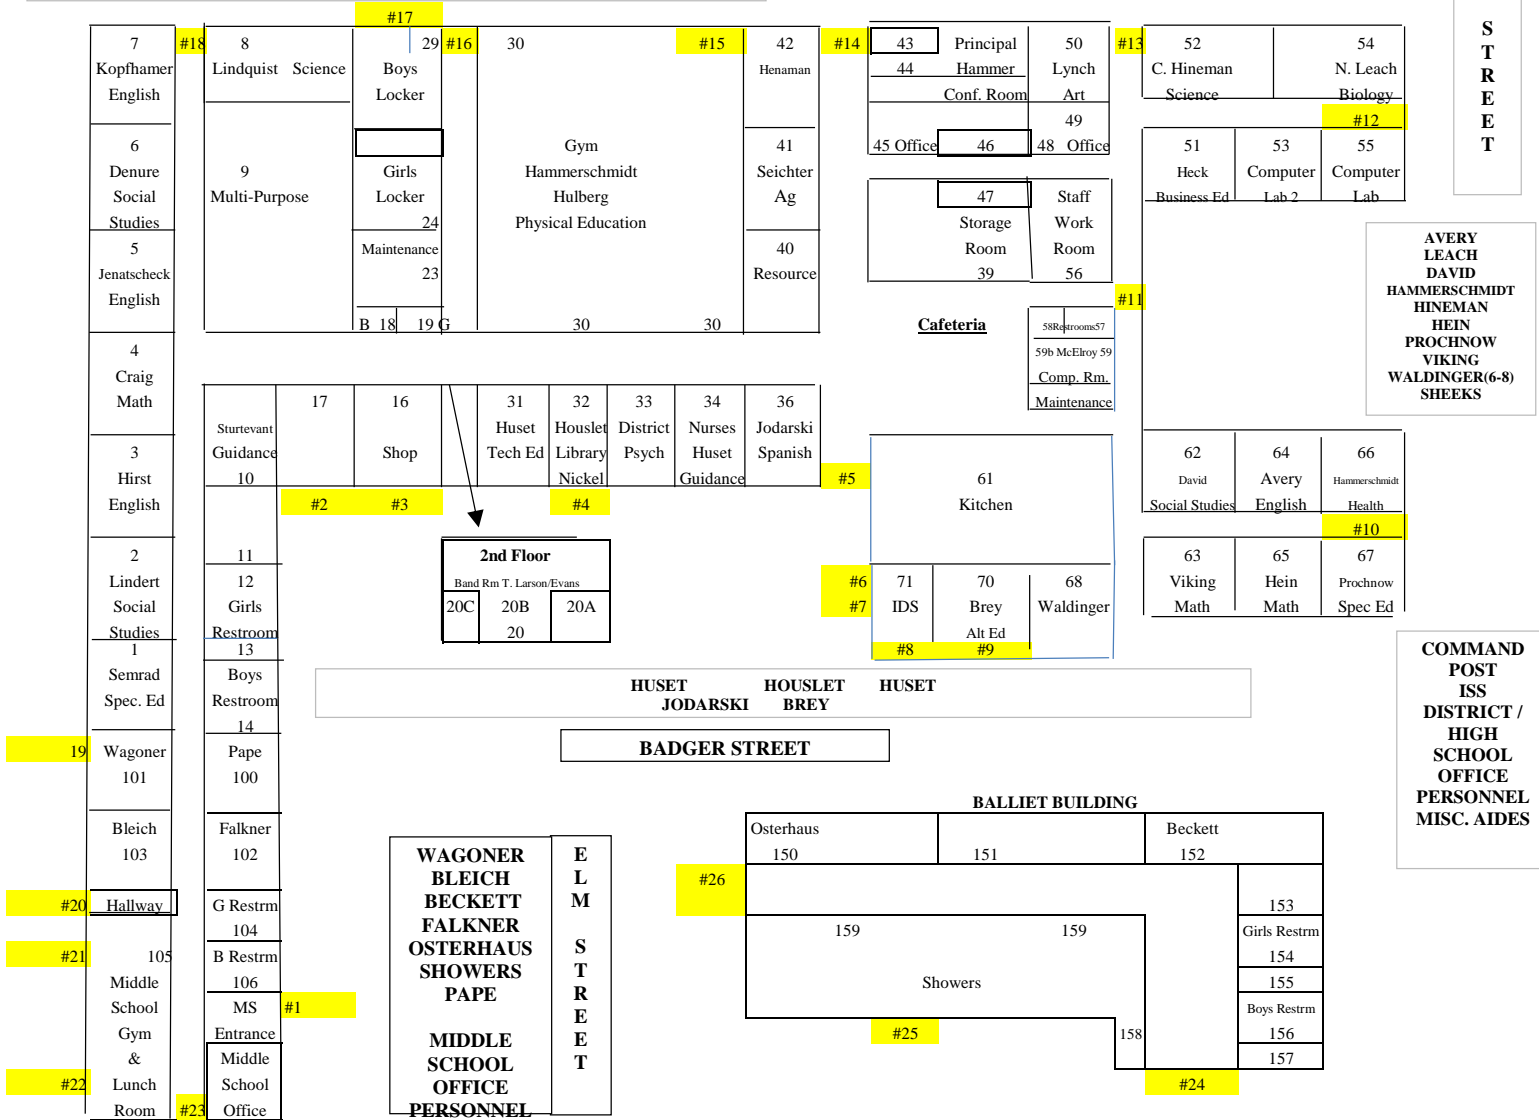

HIGH SCHOOL FIRE DRILL AND EVACUATION LOCATIONS

PARKING LOT

**KOPFHAMER SEMRAD JENATSCHECK EVANS HULBERG
CRAIG DENURE OSTERHAUS T.LARSON LINDQUIST
HIRST LINDERT HAMMERSCHMIDT**

HENAMAN LYNCH HECK SEICHTER

**O
A
K

S
T
R
E
E
T**

**AVERY
LEACH
DAVID
HAMMERSCHMIDT
HINEMAN
HEIN
PROCHNOW
VIKING
WALDINGER(6-8)
SHEEKS**

**COMMAND
POST
ISS
DISTRICT /
HIGH
SCHOOL
OFFICE
PERSONNEL
MISC. AIDES**